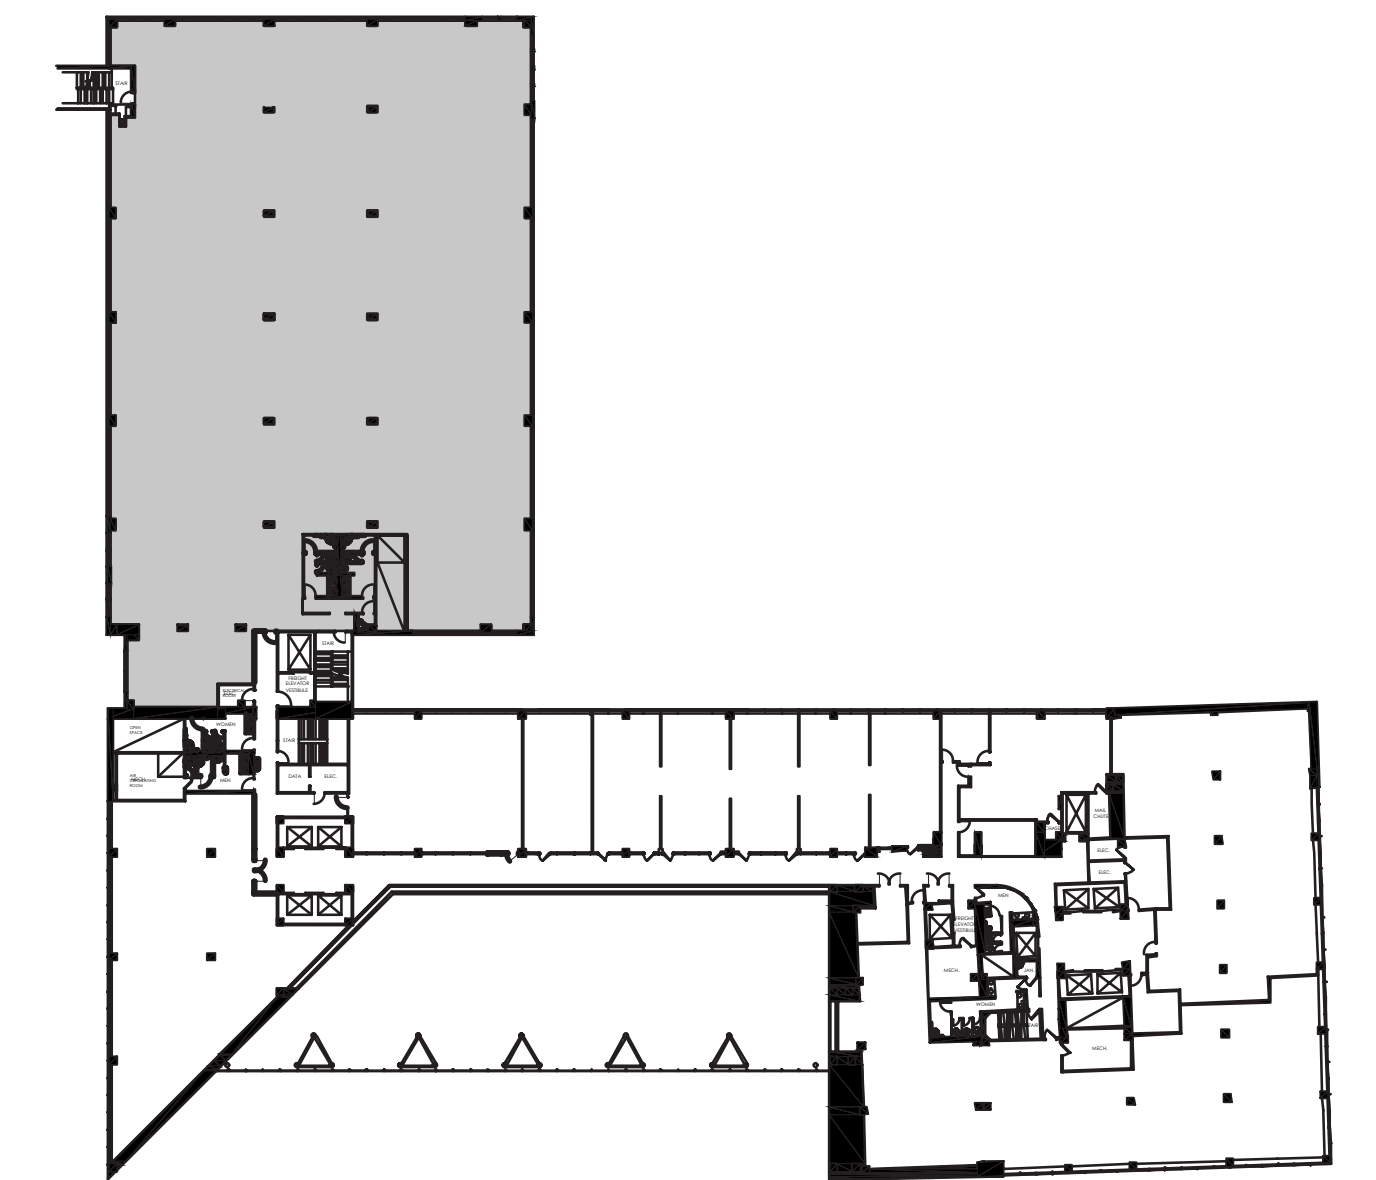

SUITE: 800
RSF: 26,204

KEY PLAN

**RADIANCE**
PLAZA

 TRANSWESTERN REAL ESTATE SERVICES