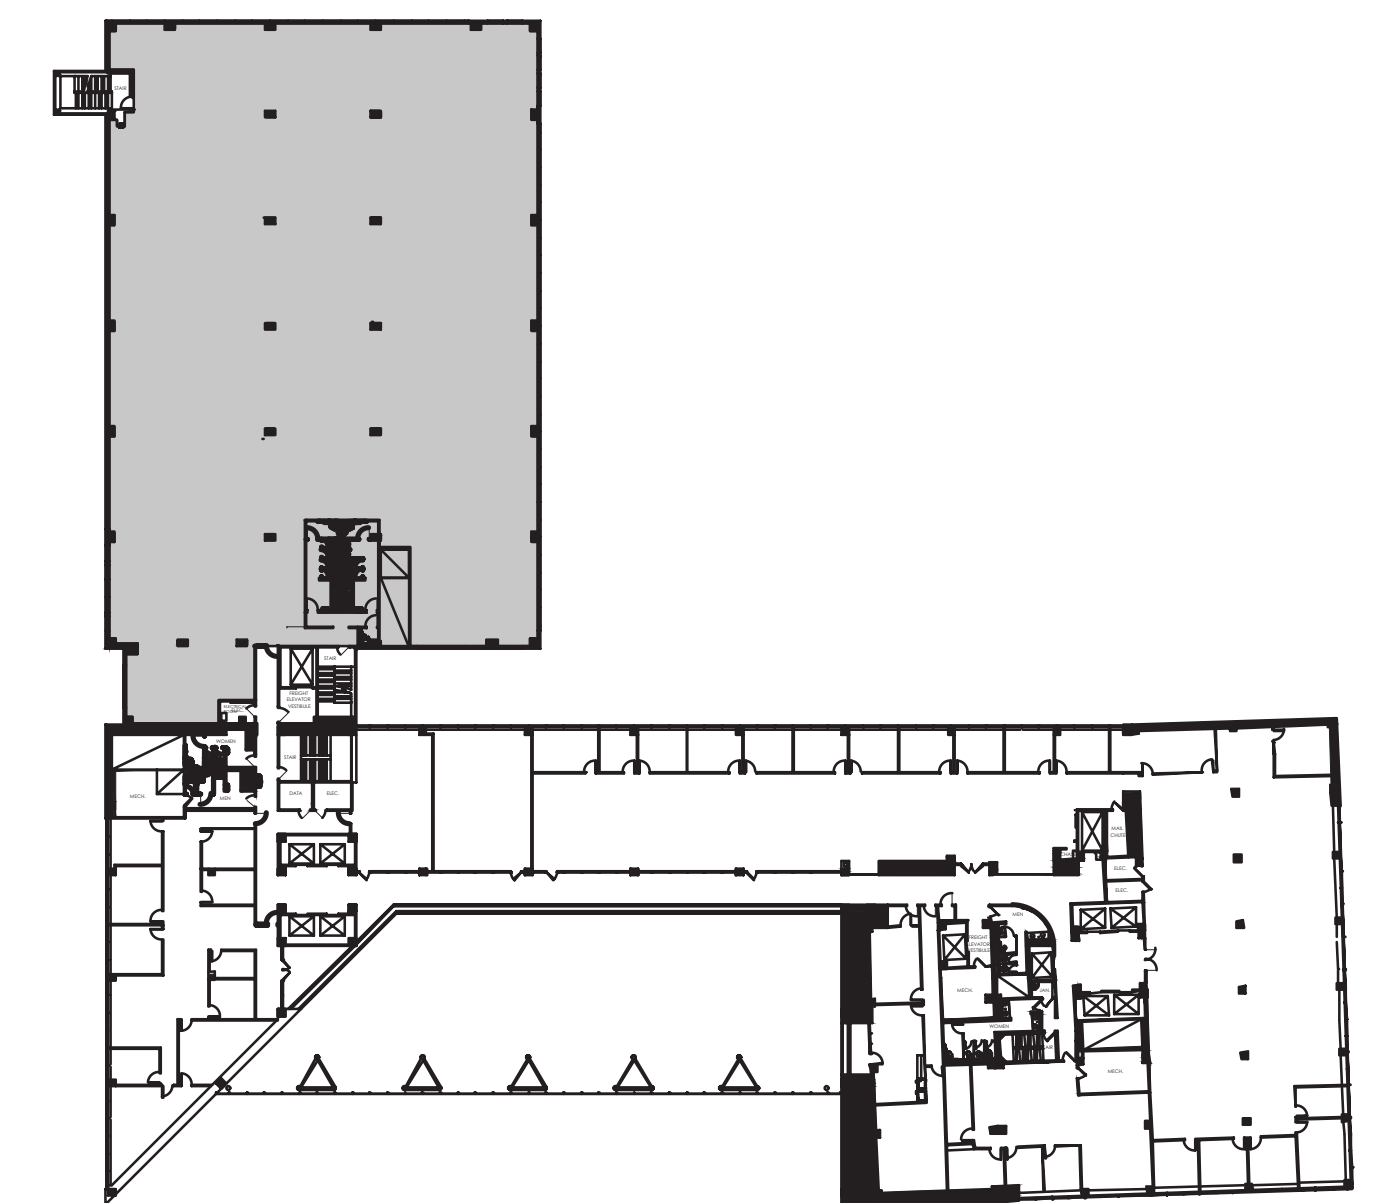

SUITE: 900
RSF: 26,256

KEY PLAN

**RADIANCE**
PLAZA

 TRANSWESTERN REAL ESTATE SERVICES