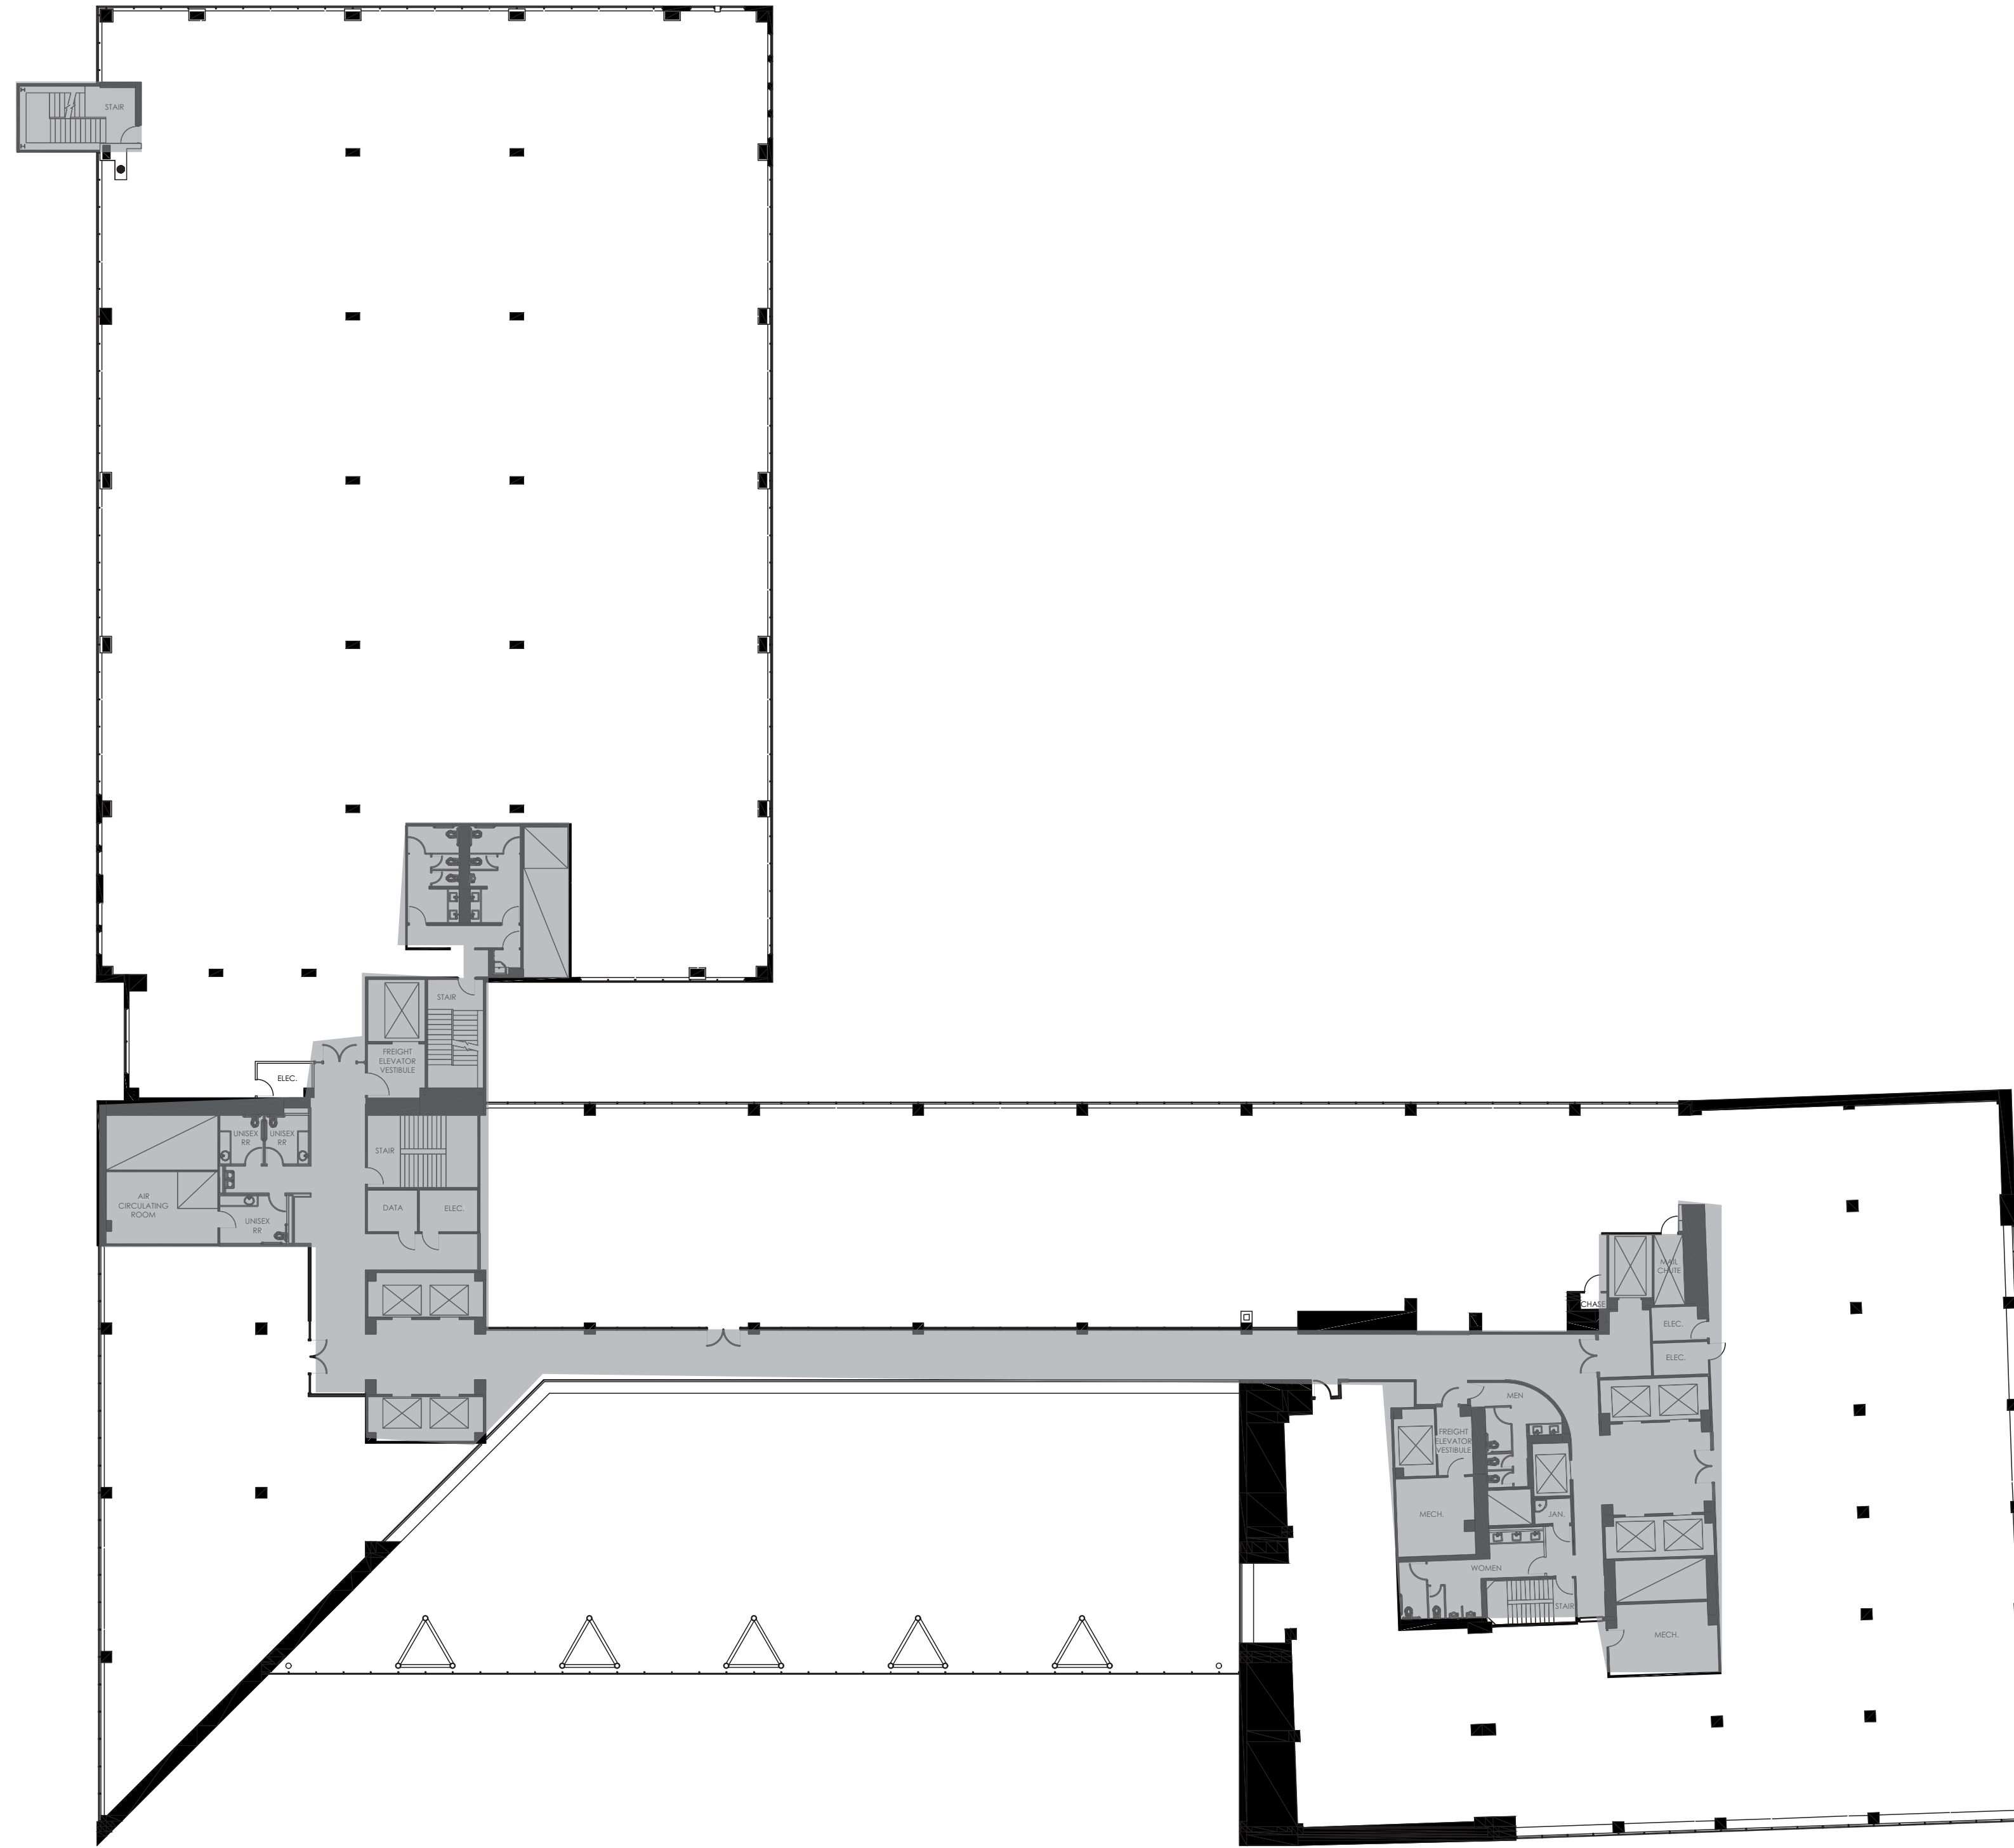

SUITE: 700
RSF: 54,891

RADIANCE
PLAZA

 TRANSWESTERN REAL ESTATE SERVICES